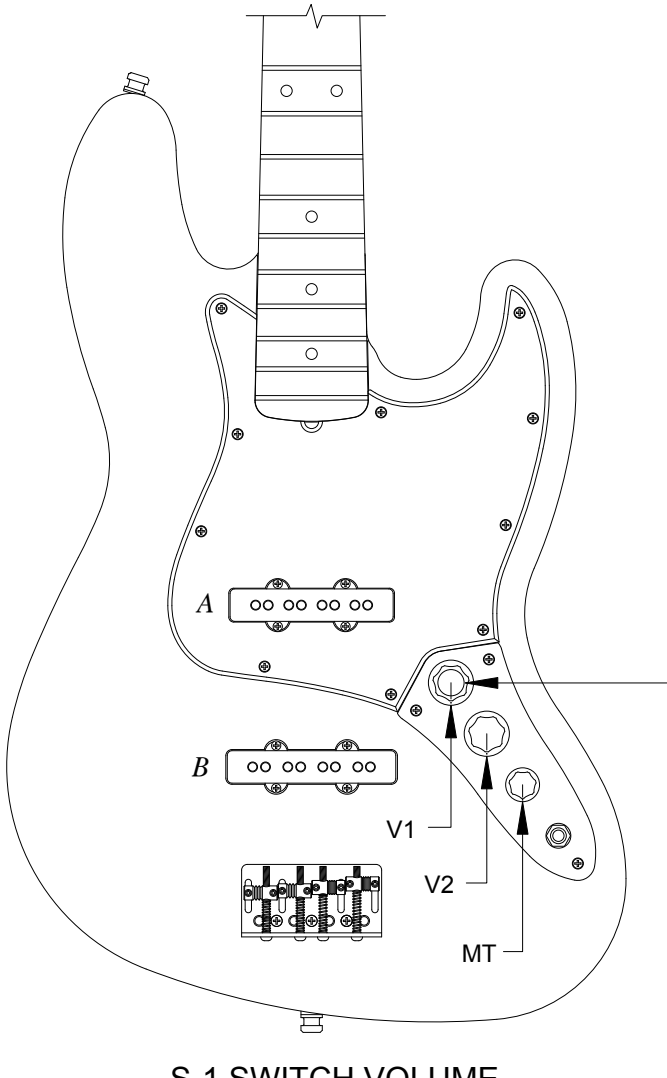

AMERICAN SERIES JAZZ BASS 019-3400  
 AMERICAN SERIES JAZZ BASS FRETLESS 019-3408  
 AMERICAN SERIES JAZZ BASS V 019-3500

S-1 SWITCH VOLUME POT (UP & DOWN)

S-1 SWITCH UP	
NECK P.U. VOLUME	V1
BRIDGE P.U. VOLUME	V2
	← A (NECK)
	← B (BRIDGE)
A/B	CONNECTION

S-1 SWITCH DOWN	
MASTER VOLUME	V1
N/A	V2
	← A (NECK)
	← B (BRIDGE)
A+B	CONNECTION

V1 = VOLUME #1  
 V2 = VOLUME #2  
 MT = MASTER TONE  
 + = SERIES CONNECTION  
 / = PARALLEL CONNECTION

	PICKUP IS ON
	PICKUP IS OFF
A	PICKUP (NECK)
B	PICKUP (BRIDGE)